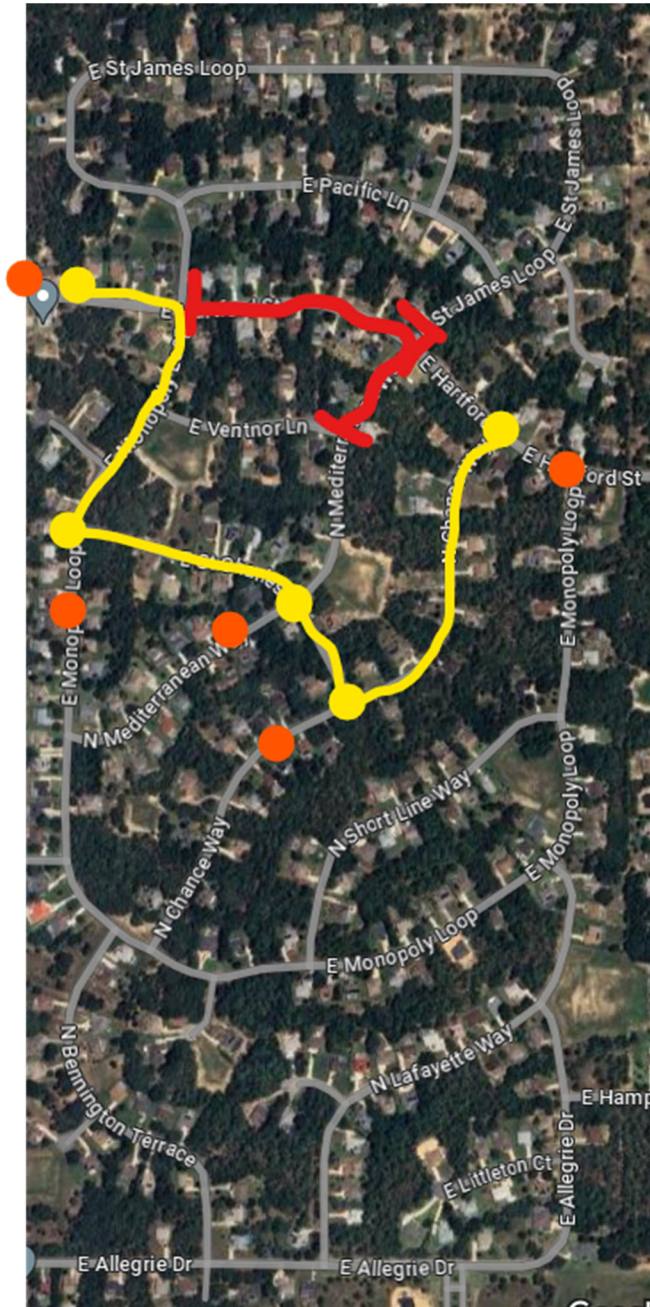

CAMBRIDGE GREENS EAST HARTFORD ROAD CLOSURES 3/11/24 THROUGH 3/20/24

REDLINE = ROAD CLSURE

ORANGE DOTS = ROADWORK AHEAD SIGNS

YELLOW DOTS = DETOUR SIGNS

YELLOW LINE = THE DETOUR THAT WILL BE IN PLACE

East Hartford St, part of N. Mediterranean Way, & Part of E. St. James Loop will be closed for sewer infrastructure installation from Monday, March 11th to Wednesday, March 20th. Residents living within the closure will have access to their property, as well as emergency personnel, deliveries, and garbage pickup. See below map of detour routes.